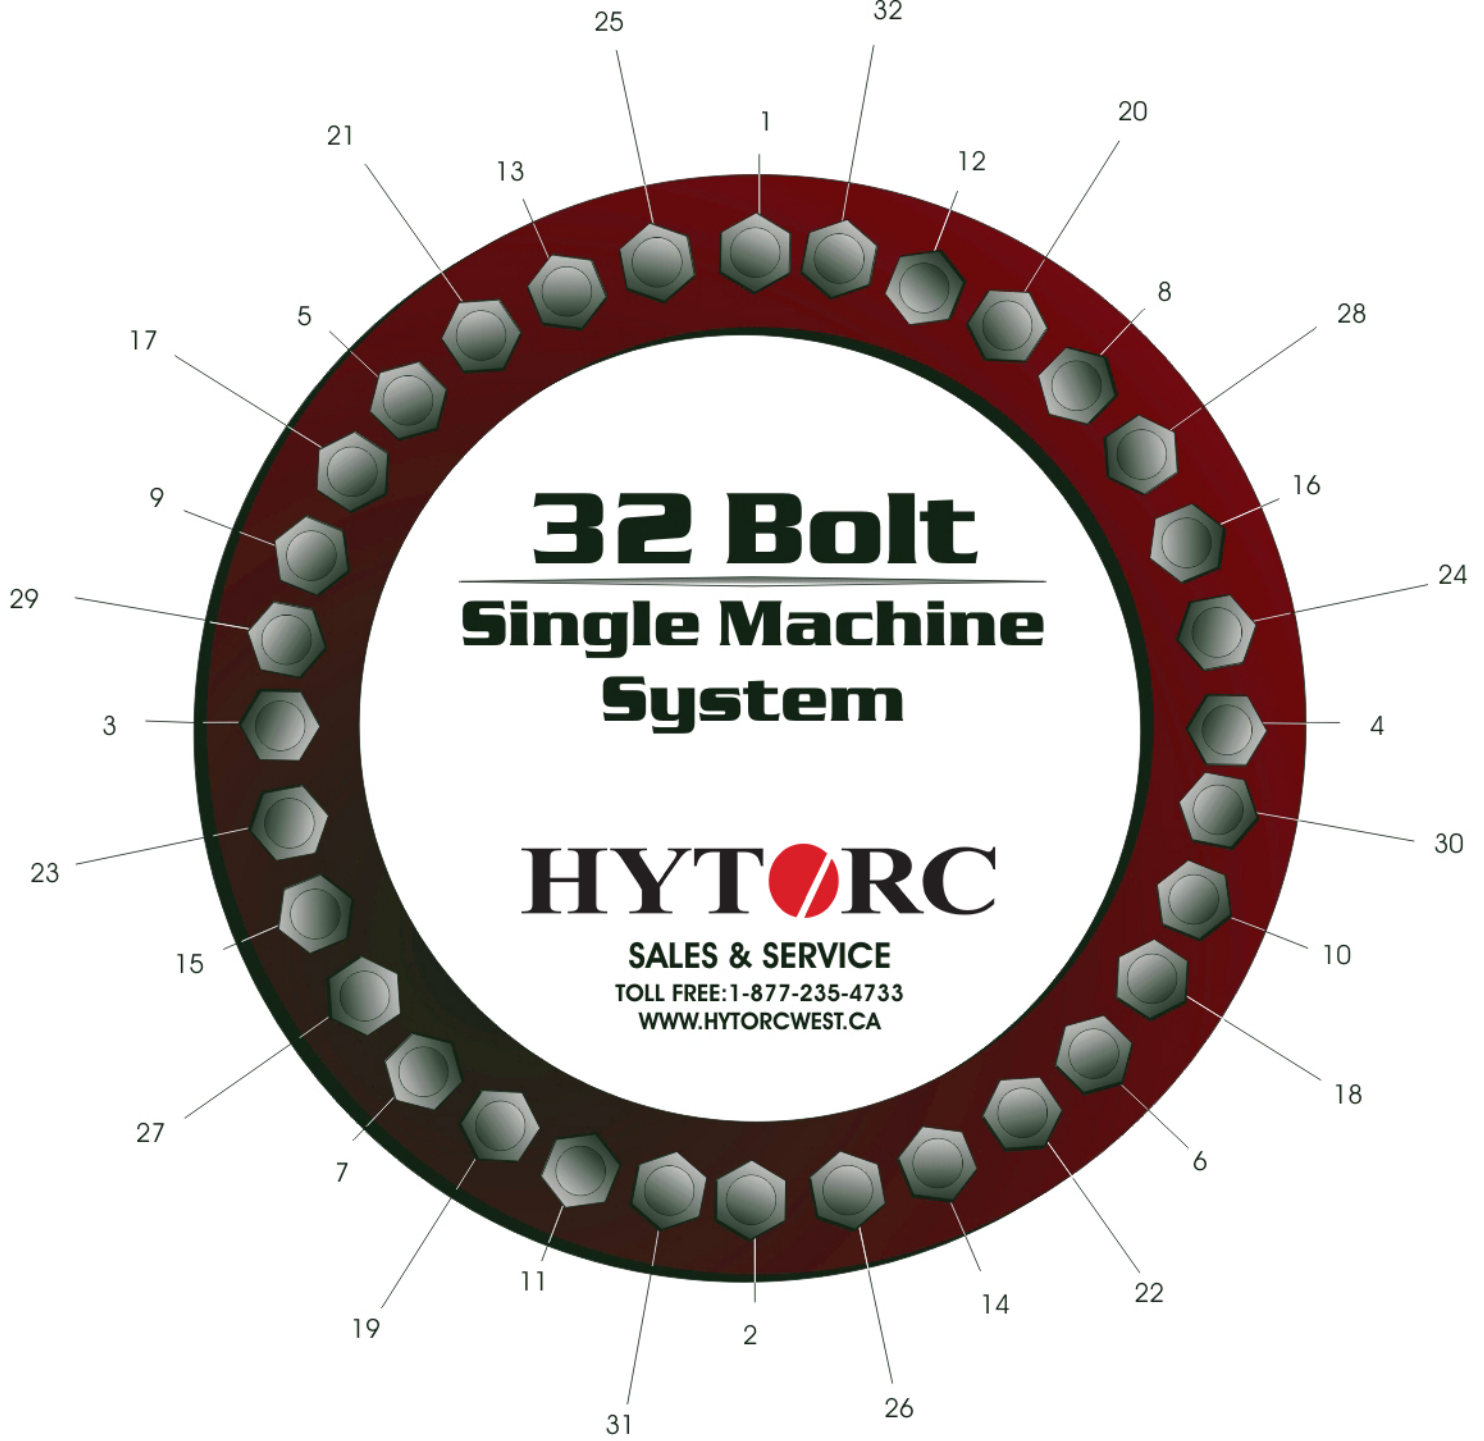

# 32 Bolt Single Machine System

## HYTORC

SALES & SERVICE  
TOLL FREE: 1-877-235-4733  
WWW.HYTORCWEST.CA

JOB: \_\_\_\_\_ DATE: \_\_\_\_\_

FINAL/TARGET TORQUE (FT LBS) = \_\_\_\_\_

LOAD (LBS) = \_\_\_\_\_

HYTORC MODEL/MACHINE USED: \_\_\_\_\_

STEP	PUMP PRESSURE (PSI SETTING)	TORQUE (FT LBS)	LOAD (LBS)
<b>1</b> (BOLT PATTERN)	_____	_____	_____
<b>2</b> (BOLT PATTERN)	_____	_____	_____
<b>3</b> (ROTATIONAL CLOCKWISE)	_____	_____	_____